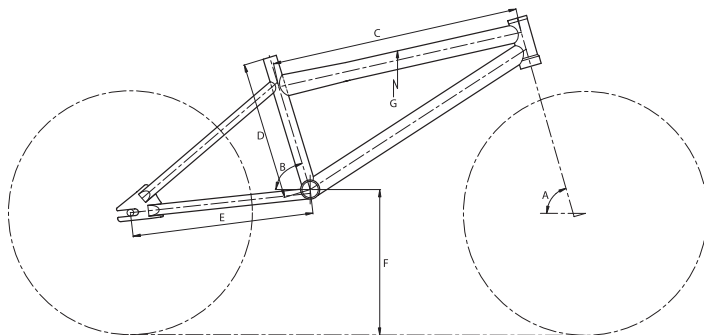

**FEATURES**

A slight pushed forward bottom bracket allows for a safer learning experience for your little kid.

Comes with training wheels, bell and handlebar pad.

Available in 2 colors

MSRP: \$169-189

PART NO.	MODEL	SIZE	COLOR
97-104-900	Speedy	N/A	Blue
97-104-905	Speedy	N/A	Red

**BIKE SPECS**

Frame	16" Double Diamond Design, Lower Stand over Height
Fork	Free Agent Tapered Leg
Headset	Steel, Black
Handlebar	BMX Steel 6" H x 22" W
Stem	BMX Alloy
Grips	Free Agent Mini/Jr
Crankset	1-pc Forged 114mm, 36T Chainring
BB	1-pc Ball Bearing
Chain	KMC Z410
Pedals	Nylon Platform Jr
Rims	Alloy, 28h
Hubset	Steel/Coaster
Spokes	14G Black, 28x28
Tires	Knobby, 16x2.125"
Freewheel / Cassette	18T Cog
Brake Levers	N/A
Brakes (R)	Coaster
Saddle	Free Agent Jr. Padded
Seatpost	Free Agent, 200mm x 25.4mm
Seat Clamp	28.6mm
Other Features	Bell, Training Wheels, Handlebar Pad
Color	Blue, Red

**GEOMETRY**

A (Head Tube)	B (Seat Tube)	C (Top Tube mm/in)	D (Seat Tube mm/in)	E (Chainstay mm/in)	F (BB Height mm/in)	G (Stand Over mm/in)
70°	72°	360 / 14.2	200 / 7.9	372 / 14.6	234 / 9.2	454 / 17.9